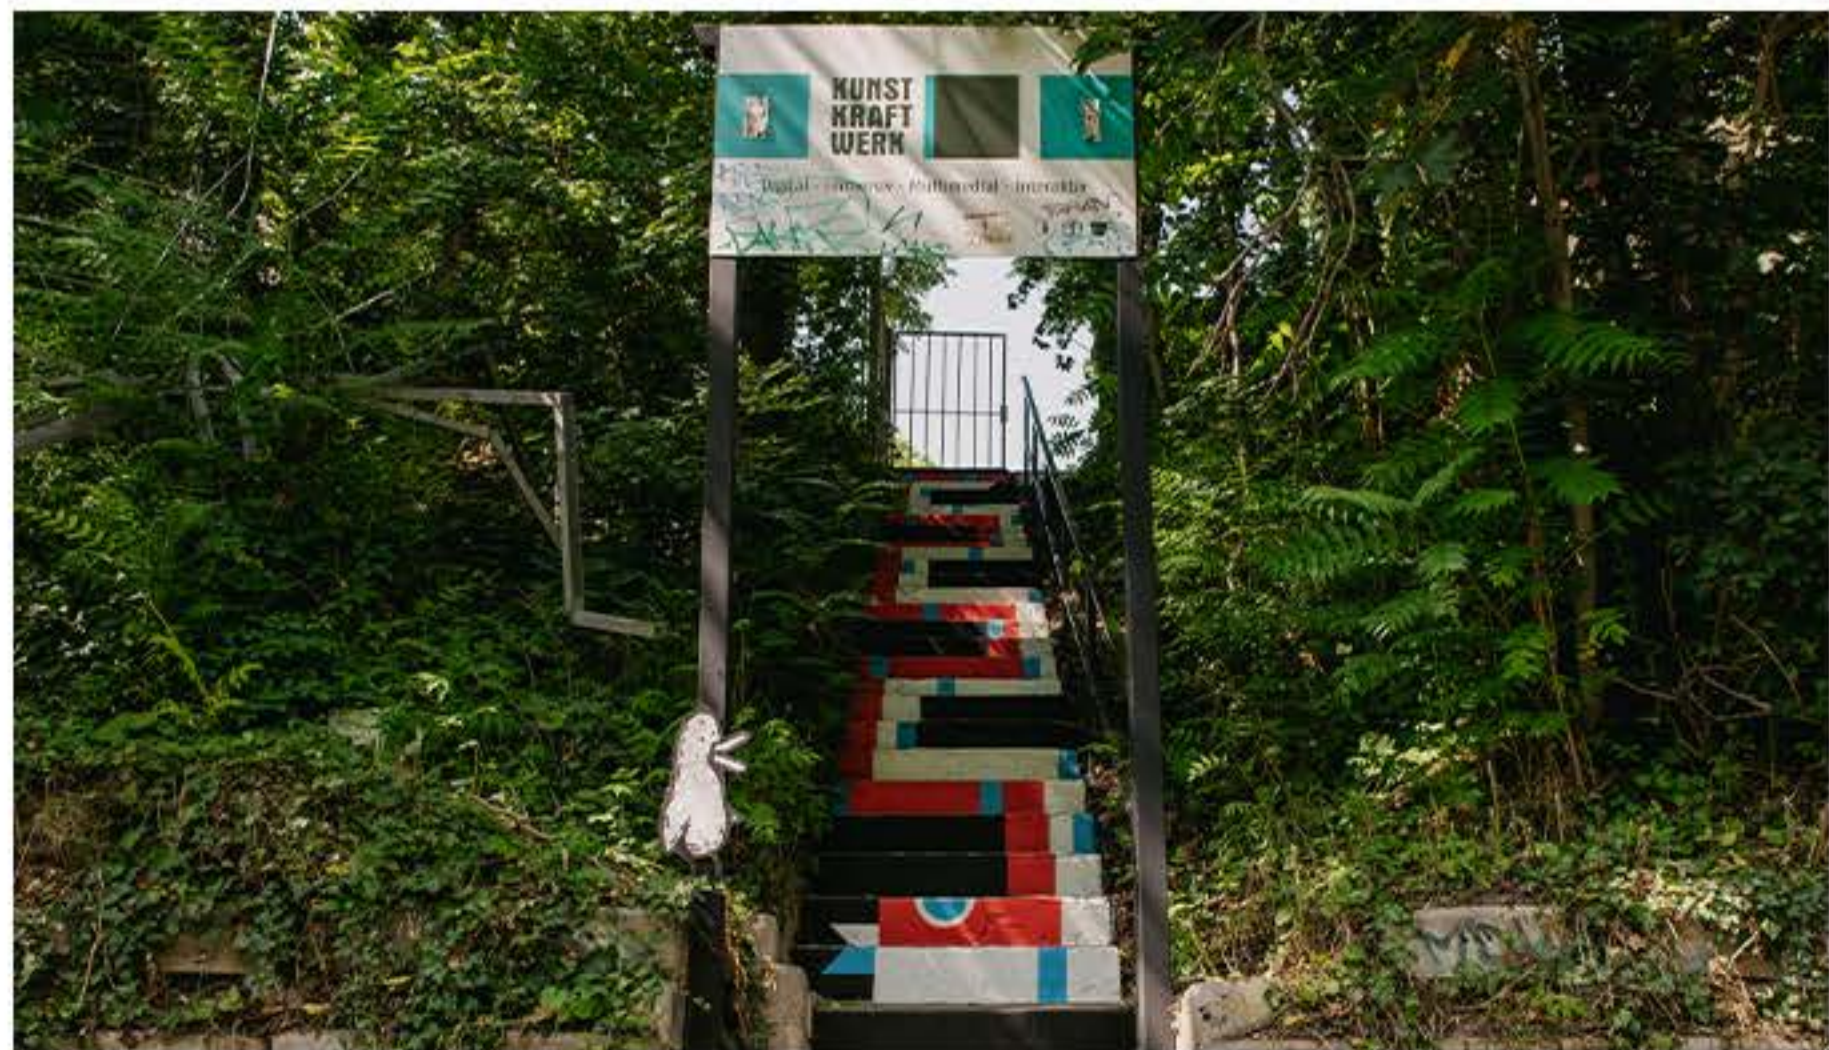

FULLY ON THE MORE THAN ART
ANYTHING IS POSSIBLE INTO THE FUTURE

OUTDOOR AREA

**KUNST
KRAFT
WERK**

LEIPZIG

FILLING SPACES IN A BEAUTIFUL WAY
LIGHTS AND BRIGHTS ART IS AN EXPERIENCE

IST DAS KRIST
ODER KANN DAS W

GLUCK

DEER

VIDEOMAPPING
IMPRESSIVE LIGHT EFFECTS

XR4K Digital Cube
Design: Franz Fischnaller/2020
Project: Ulrich Maldinger

LED SCREENS DIGITAL CUBE ART BOX PANORAMA TERRACE

NEW ART SPACES **FUTURISTIC VISUALS** MODERN CONCEPT