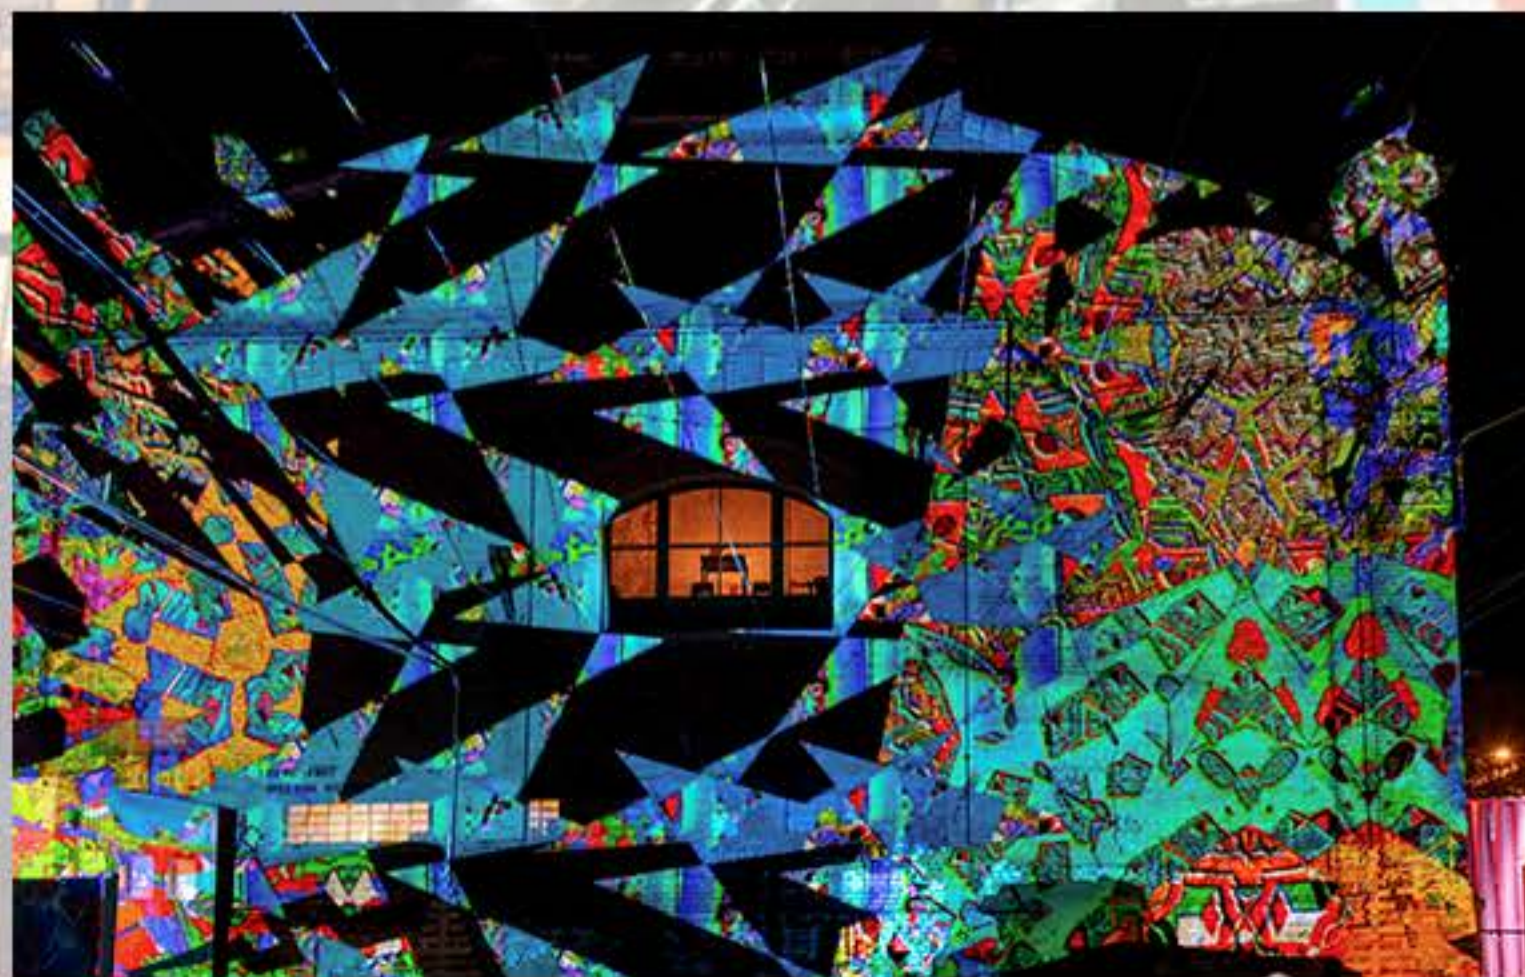

FULLY ON THE MORE THAN ART
ANYTHING IS POSSIBLE INTO THE FUTURE

OUTDOOR AREA

**KUNST
KRAFT
WERK**

LEIPZIG

FILLING SPACES IN A BEAUTIFUL WAY
LIGHTS AND BRIGHTS ART IS AN EXPERIENCE

IST DAS KRIST
ODER KANN DAS W

GLUCK

DEER

VIDEOMAPPING
IMPRESSIVE LIGHT EFFECTS

XR4K Digital Cube
Design: Franz Fischnaller/2020
Project: Ulrich Maldinger

LED SCREENS DIGITAL CUBE ART BOX PANORAMA TERRACE

NEW ART SPACES **FUTURISTIC VISUALS** MODERN CONCEPT