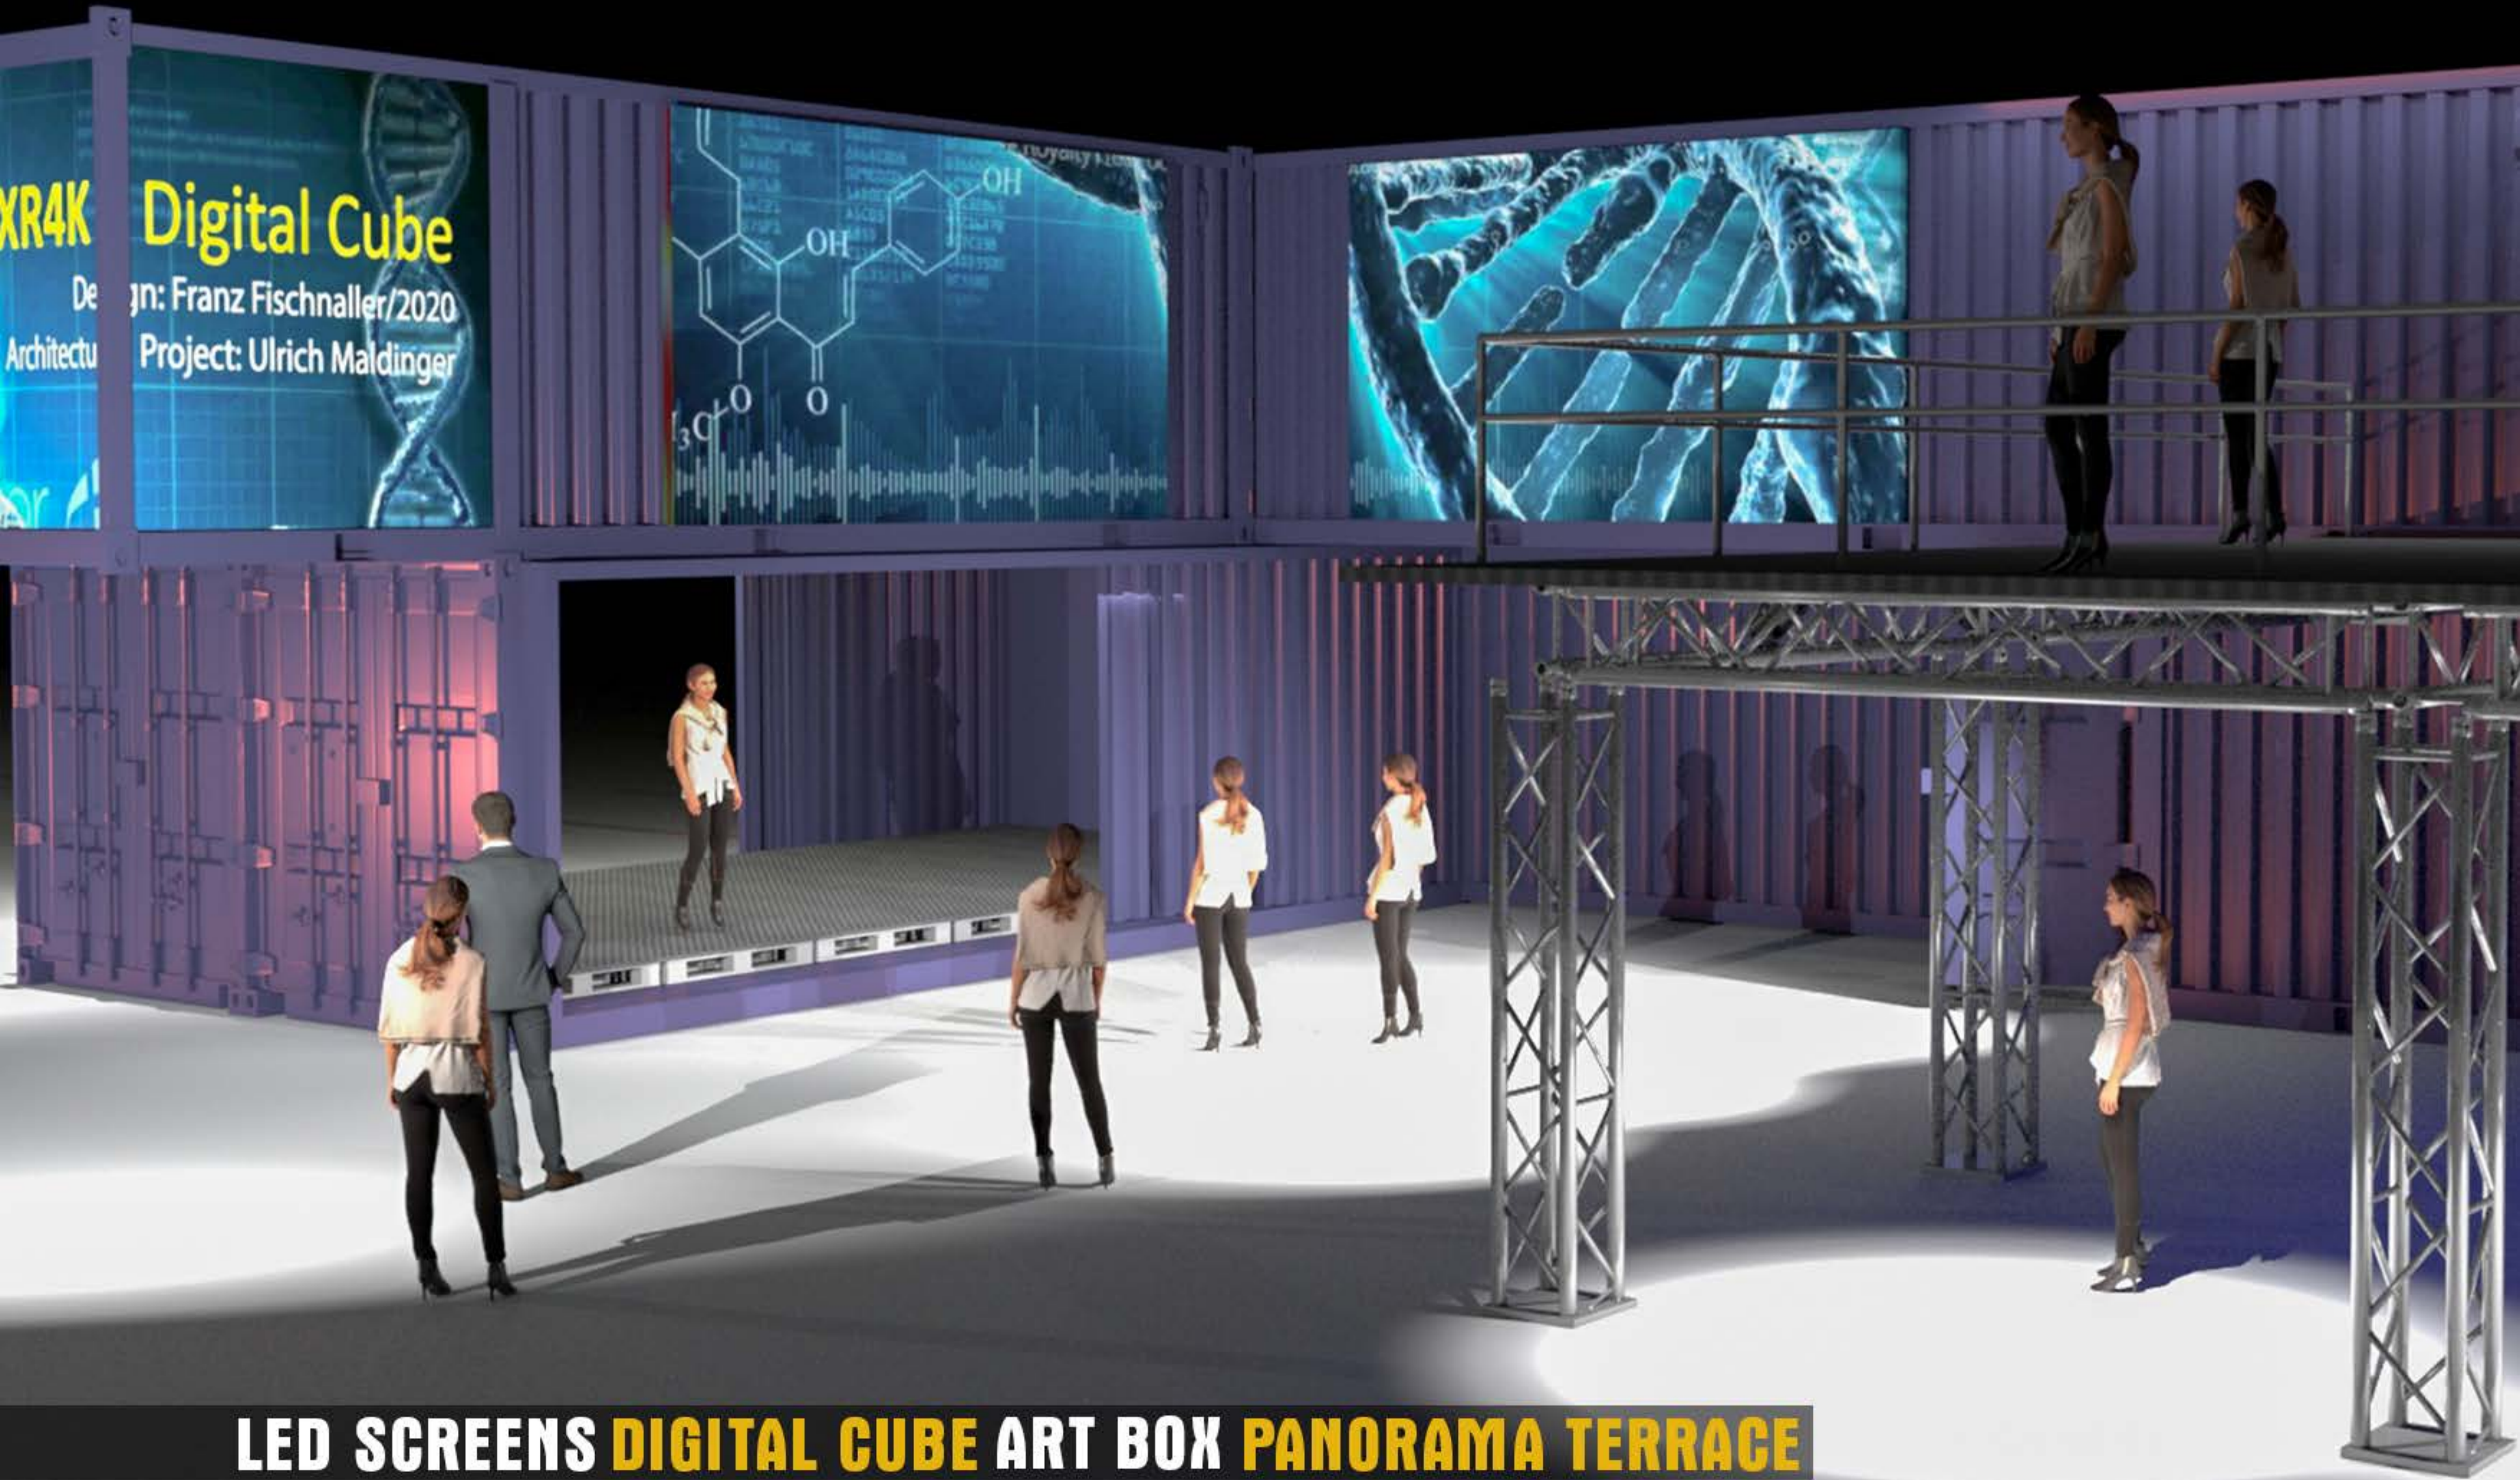

FULLY ON THE MORE THAN ART
ANYTHING IS POSSIBLE INTO THE FUTURE

OUTDOOR AREA

**KUNST
KRAFT
WERK**

LEIPZIG

FILLING SPACES IN A BEAUTIFUL WAY
LIGHTS AND BRIGHTS ART IS AN EXPERIENCE

IST DAS KRIST
ODER KANN DAS W

GLUCK

DEER

VIDEOMAPPING
IMPRESSIVE LIGHT EFFECTS

XR4K Digital Cube
Design: Franz Fischnaller/2020
Project: Ulrich Maldinger

LED SCREENS DIGITAL CUBE ART BOX PANORAMA TERRACE

NEW ART SPACES **FUTURISTIC VISUALS** MODERN CONCEPT

DJ-VJ FAMILY PARTY

E-MUSIC LIVE MUSIC PERFORMANCES

GRILLSTATION FOODTRUCK PIZZA WINE CONTAINER PARK COCKTAILS HAPPY HOUR

PALETTE CULTURE LIGHT GARDEN BEAT BAR NIGHT TOUR LIGHT EVENTS

SCHEDULE A CALL EMAIL