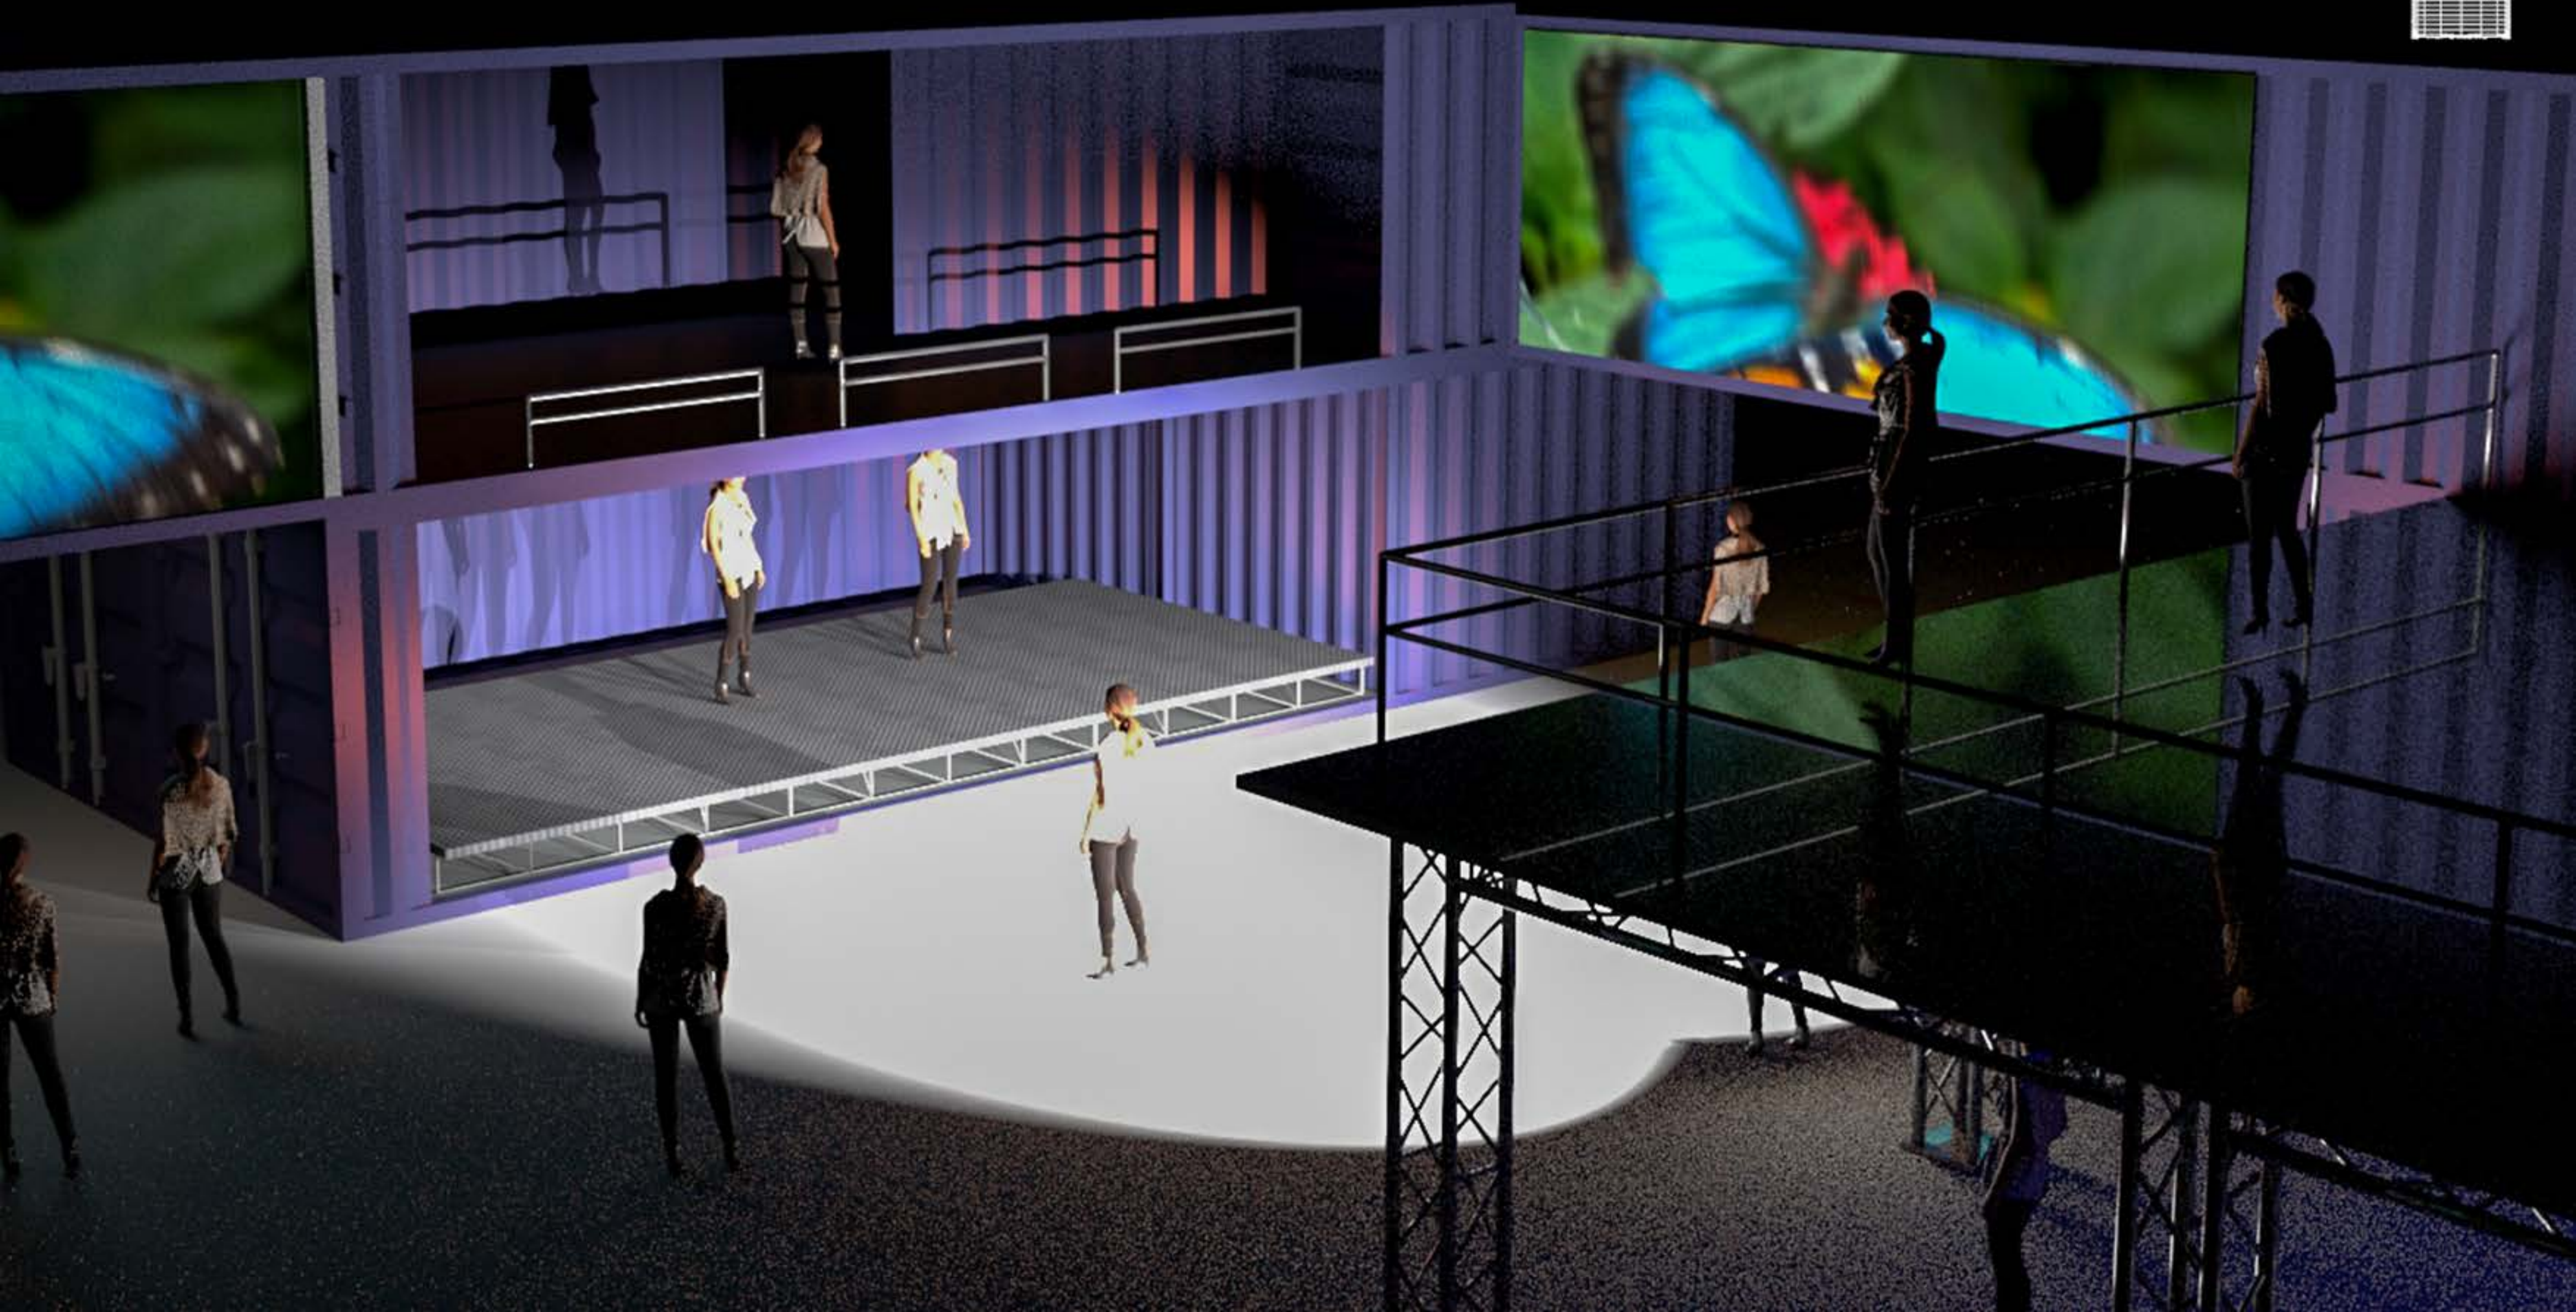

FULLY ON THE MORE THAN ART
ANYTHING IS POSSIBLE INTO THE FUTURE

OUTDOOR AREA

**KUNST
KRAFT
WERK**

LEIPZIG

FILLING SPACES IN A BEAUTIFUL WAY
LIGHTS AND BRIGHTS ART IS AN EXPERIENCE

IST DAS KRIST
ODER KANN DAS W

GLUCK

DEER

VIDEOMAPPING
IMPRESSIVE LIGHT EFFECTS

XR4K Digital Cube
Design: Franz Fischnaller/2020
Project: Ulrich Maldinger

LED SCREENS DIGITAL CUBE ART BOX PANORAMA TERRACE

NEW ART SPACES **FUTURISTIC VISUALS** MODERN CONCEPT

DJ-VJ FAMILY PARTY

E-MUSIC LIVE MUSIC PERFORMANCES

GRILLSTATION FOODTRUCK PIZZA WINE CONTAINER PARK COCKTAILS HAPPY HOUR

PALETTE CULTURE LIGHT GARDEN BEAT BAR NIGHT TOUR LIGHT EVENTS

SCHEDULE A CALL EMAIL