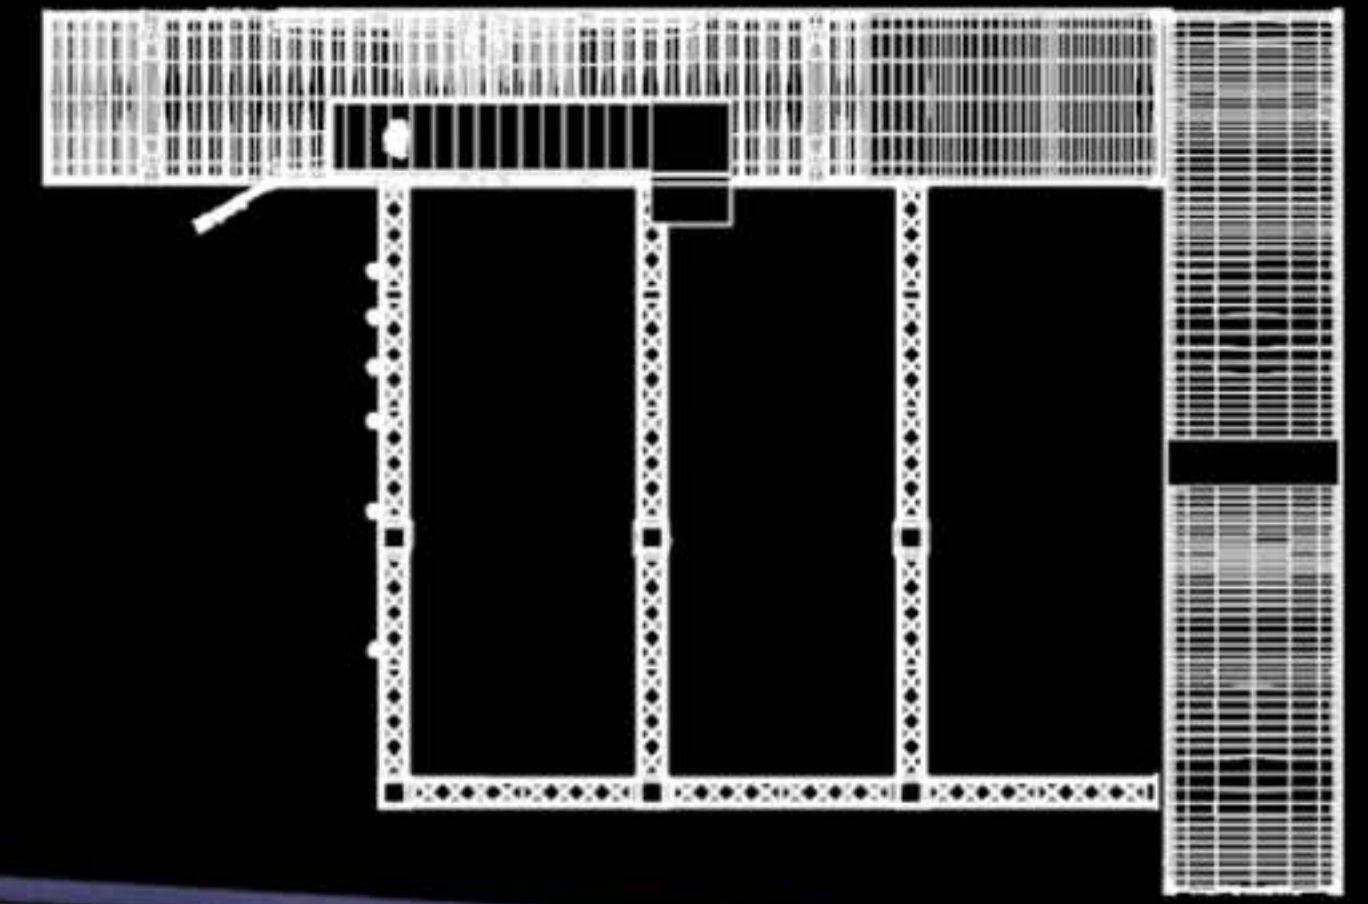

GLUCK

DEER

VIDEOMAPPING
IMPRESSIVE LIGHT EFFECTS

XR4K Digital Cube
Design: Franz Fischnaller/2020
Project: Ulrich Maldinger

LED SCREENS DIGITAL CUBE ART BOX PANORAMA TERRACE

NEW ART SPACES **FUTURISTIC VISUALS** MODERN CONCEPT