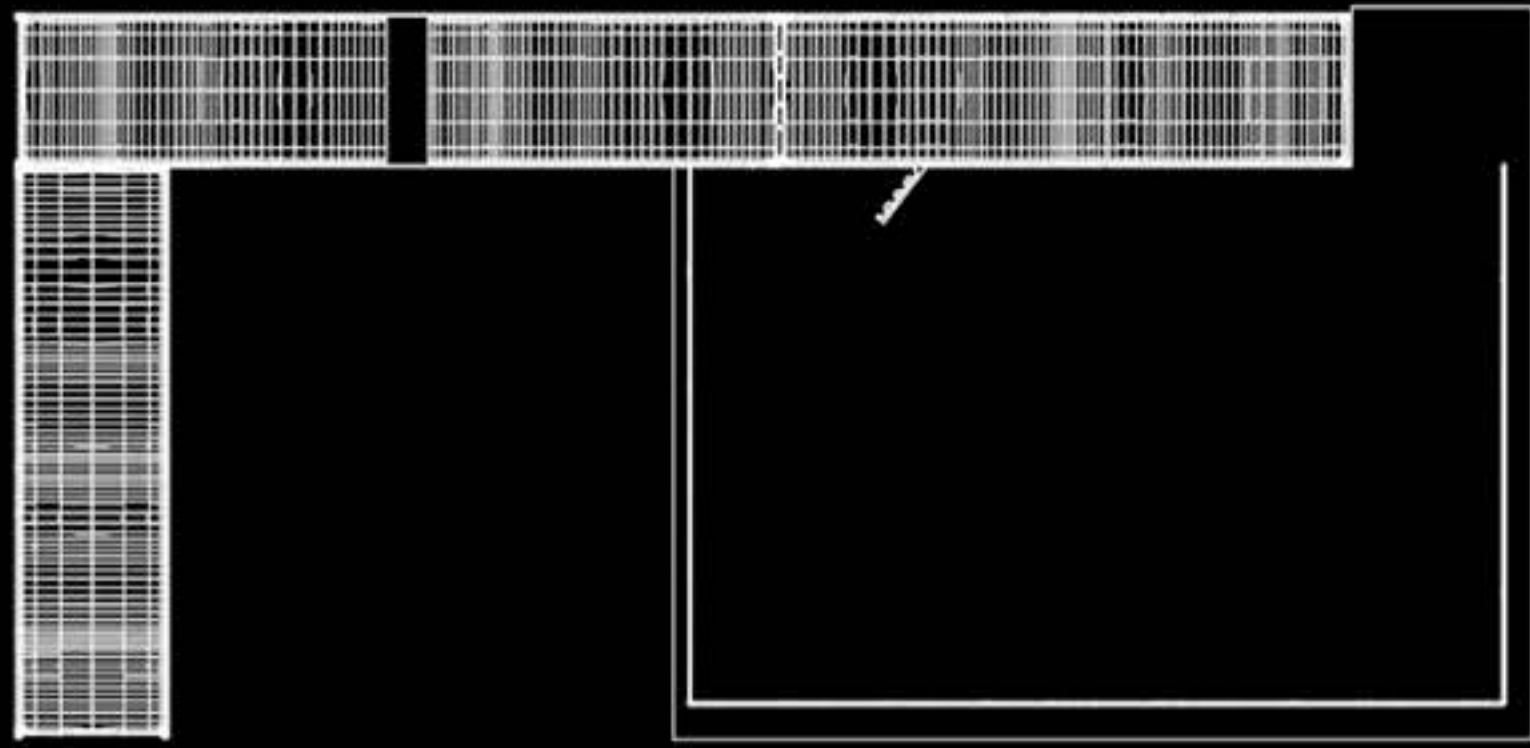

GLUCK

DEER

VIDEOMAPPING
IMPRESSIVE LIGHT EFFECTS

XR4K Digital Cube
Design: Franz Fischnaller/2020
Project: Ulrich Maldinger

LED SCREENS DIGITAL CUBE ART BOX PANORAMA TERRACE

NEW ART SPACES **FUTURISTIC VISUALS** MODERN CONCEPT